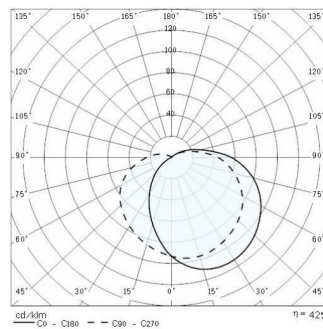

EKO+21 GRILL

Part number	302053
Lampholder:	E27
Light Source:	INCANDESCENT LAMPS (A60)
Wattage:	1x40 W
Finish:	GR-20 / Metallic grey / Glossy
Insulation class:	I
Degree of protection:	IP66
IK-J-xxIP:	IK07 2J xx5
Optic:	ASYMMETRIC EXTRA WIDE REFLECTOR
Ta MIN luminaire:	-30°
Ta MAX luminaire:	25°

Photometric data

Technical drawings